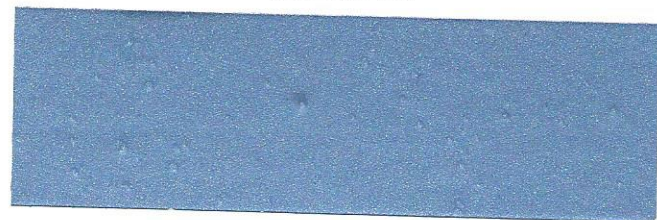

Interior Trim

ROVER QUINTET COLOURS

GREEK WHITE (S)
with Blue Trim

SLATE GREY (M)
with Grey Trim

ARUBA RED (M)
with Grey Trim

BOSTON BROWN (M)
with Beige Trim

ARTIC SILVER (M)
with Grey Trim

LINDSAY BLUE (M)
with Blue Trim