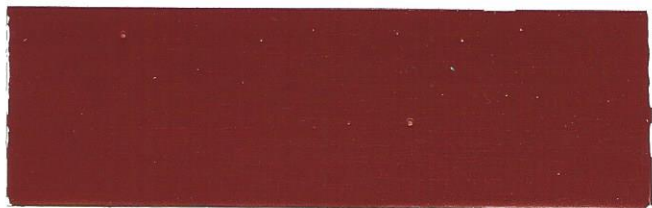

Rover

QUINTET

ROVER QUINTET

The colours in this guide are available at time of printing (March 1983) but Jaguar Rover Australia reserves the right to alter or withdraw any colour without notice.

Body Colour

Interior Trim

ROVER QUINTET COLOURS

GREEK WHITE (S)
with Blue Trim

SLATE GREY (M)
with Grey Trim

ARUBA RED (M)
with Grey Trim

BOSTON BROWN (M)
with Beige Trim

ARTIC SILVER (M)
with Grey Trim

LINDSAY BLUE (M)
with Blue Trim